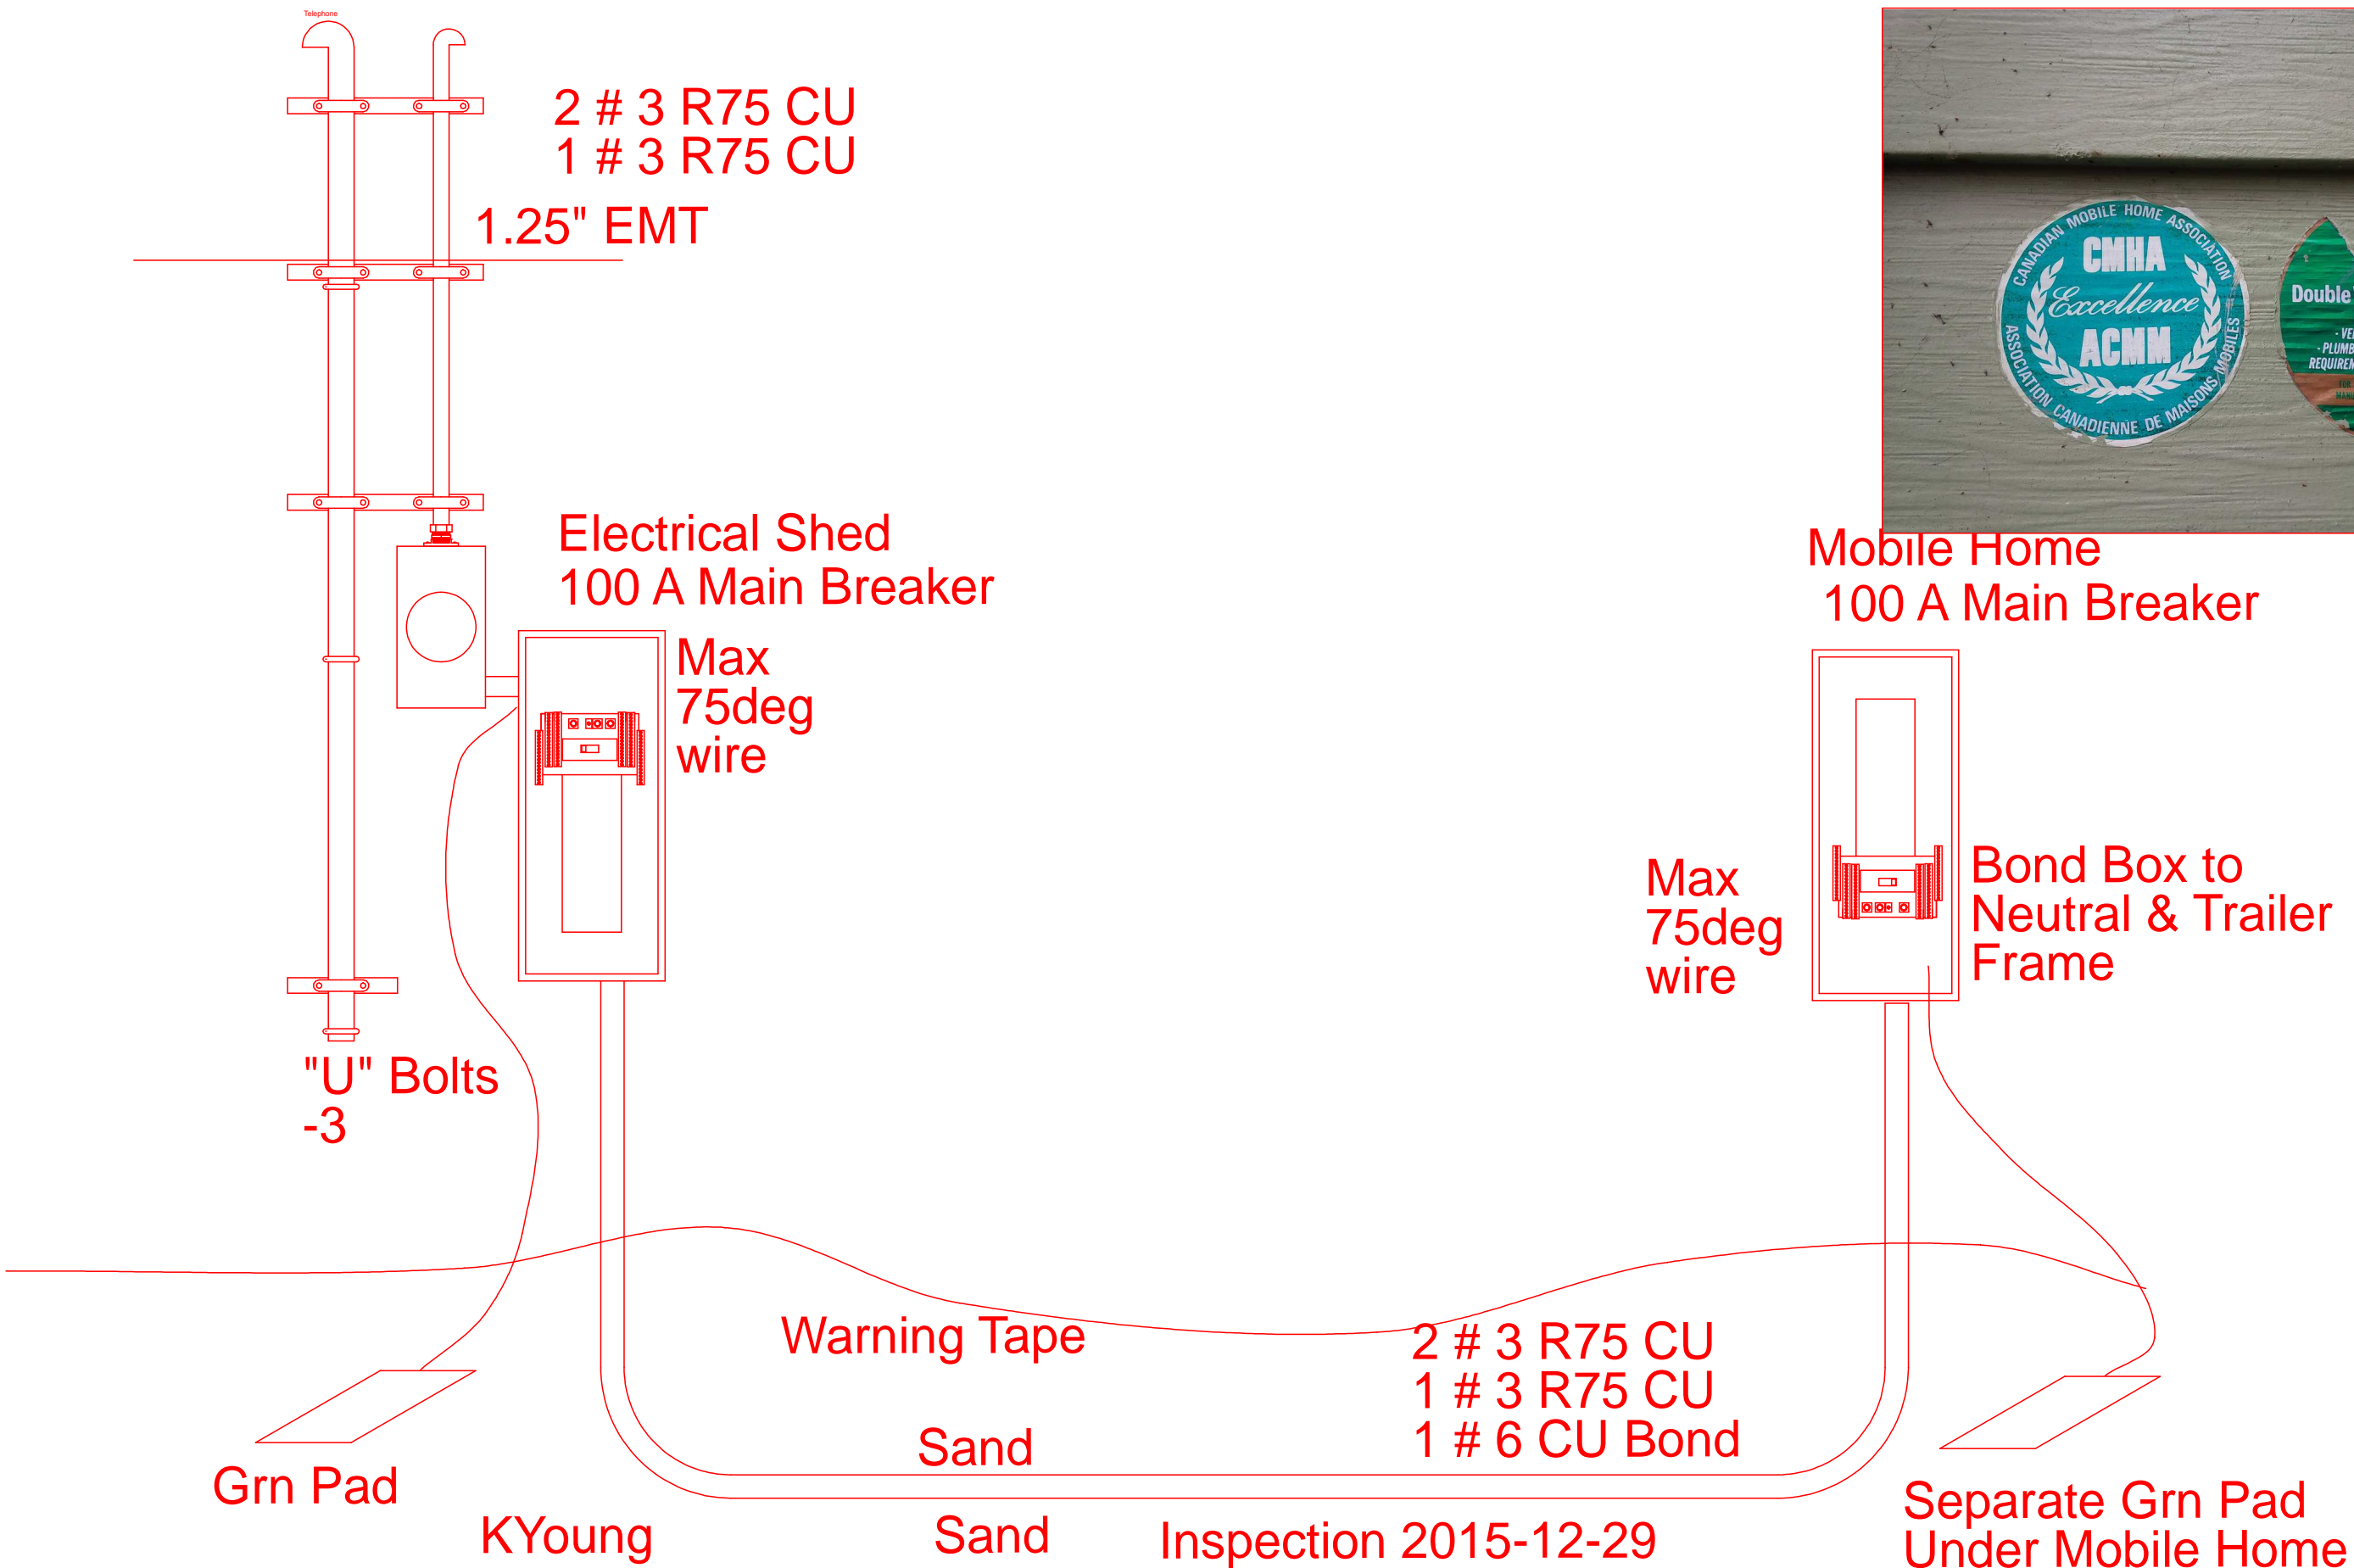

Location 250

Mobile Home
100 A Main Breaker